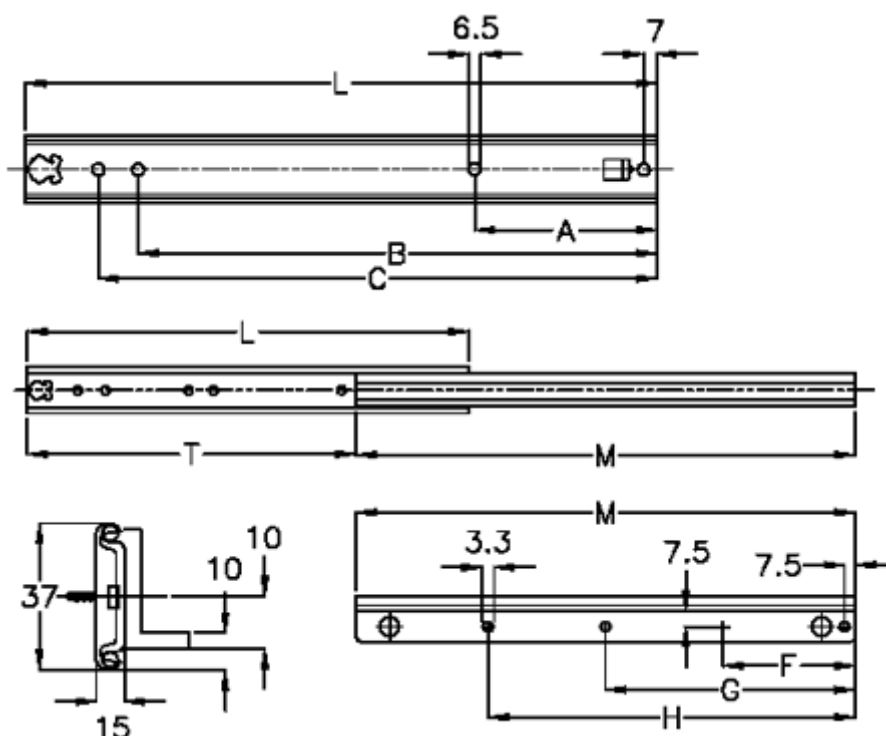

Article number: 11107242

Description: Thomas Regout Telescopic Slide 11107242 FINN3, 2-piece
Length 450 mm / load cap. 46 kg / extension 339 mm

Measures

A	= 135	M = 435
B	= 327	T = 339
C	= 359	
F	= 147.5	
G	= 287.5	
H	= 427.5	
L	= 450	
Load capacity side mounted	= 35	